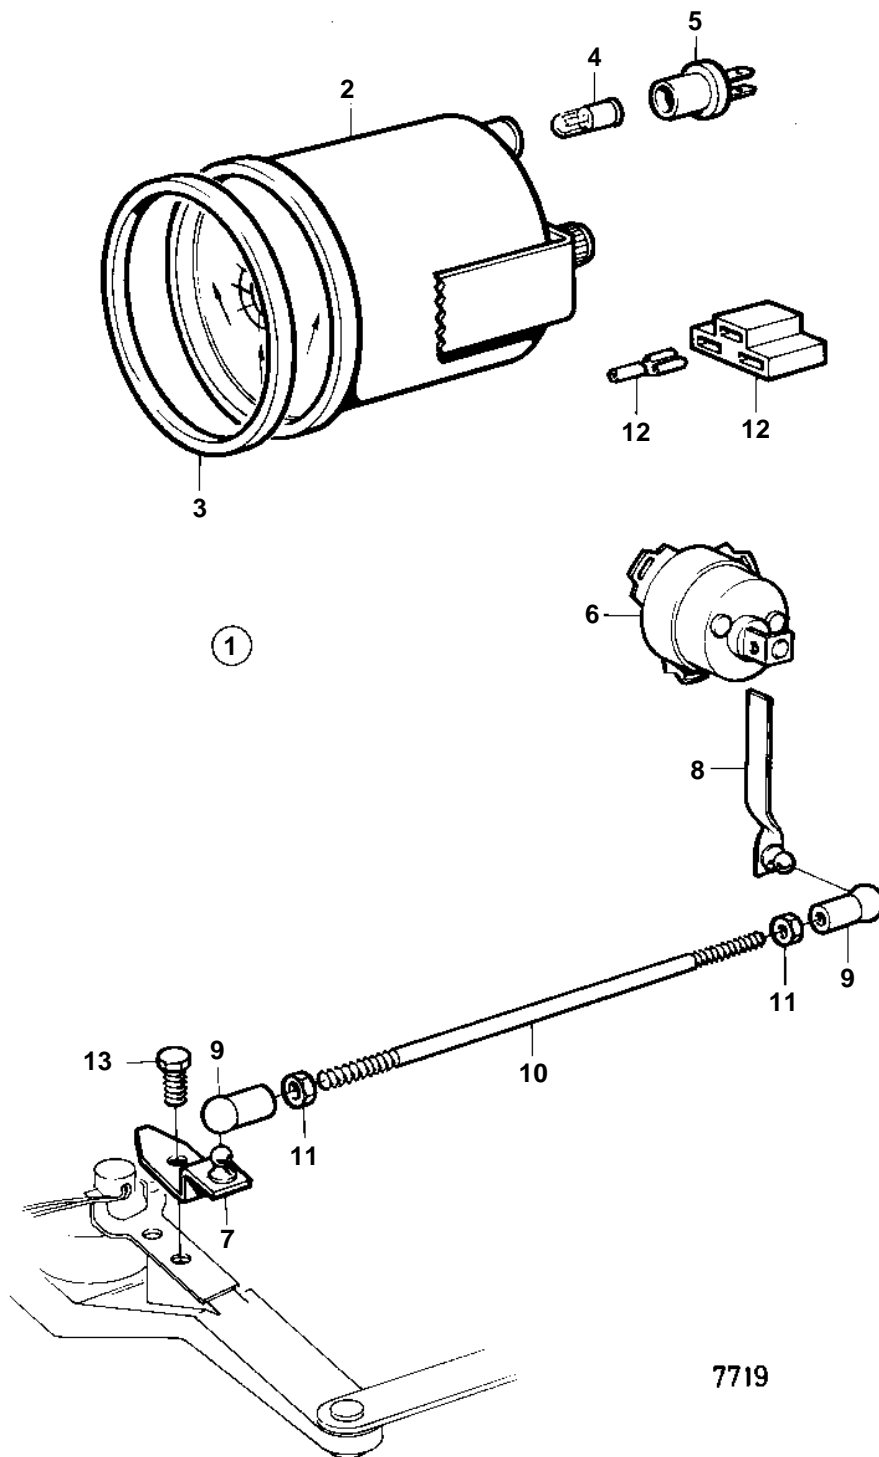

COMMON

**COMMON**

REF	PART NO.	QTY	DESCRIPTION	NOTES
1	858886	1	Rudder indicator	
2	828698	1	· Rudder indicator	
3	858643	1	· Front ring	WHITE COLOURED DECOR STRIPE.
4	19923	1	· Bulb	12V
5	808175	1	· Bulb socket	
6	837772	1	· Rudder position sens	
7	853176	1	· Bracket	
8	853177	1	· Lever	
9	946704	1	· Ball socket	LEFT HAND THREADS.
	946703	1	· Ball socket	RIGHT HAND THREADS.
10	943549	1	· Control rod	
11	942836	1	· Nut	LEFT HAND THREADS.
	955780	1	· Nut	RIGHT HAND THREADS.
12		X	· CABLES AND TERMINALS	SEE GROUP 3
	940199	1	Screw	